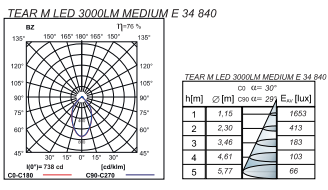

### Dimensions/Abmessungen/Les dimensions

TYPE	PLW	LED	Φ [lm]	kg	
TEAR M LED MEDIUM	23 W	LED	2000	1,70	<input type="checkbox"/>
TEAR M LED NARROW	23 W	LED	2000	1,70	<input type="checkbox"/>
TEAR M LED MEDIUM	28 W	LED	3000	1,70	<input type="checkbox"/>
TEAR M LED NARROW	28 W	LED	3000	1,70	<input type="checkbox"/>
TEAR M LED MEDIUM	42 W	LED	5000	1,70	<input type="checkbox"/>
TEAR M LED NARROW	42 W	LED	5000	1,70	<input type="checkbox"/>